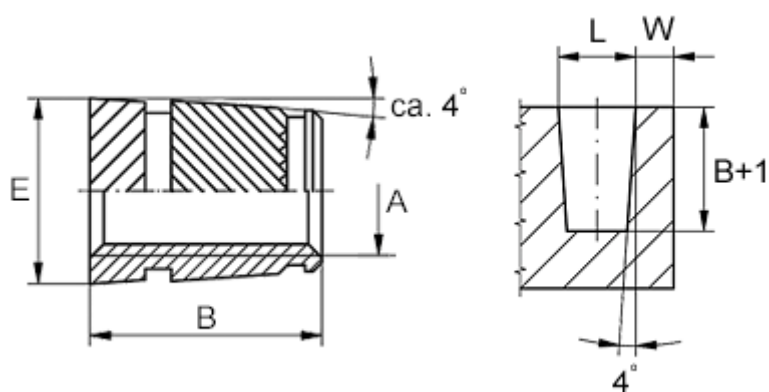

Data Sheet

Article number: 12854100050800
Description: KLEE-coil 854 100 050.800
M5 brass

Measures

Female thread A	= M5
Length B	= 7.5
Min distance to edge W	= 2.0
Outer diameter E	= 7.2
Recommended bore diameter $W + 0.1$	= 6.9